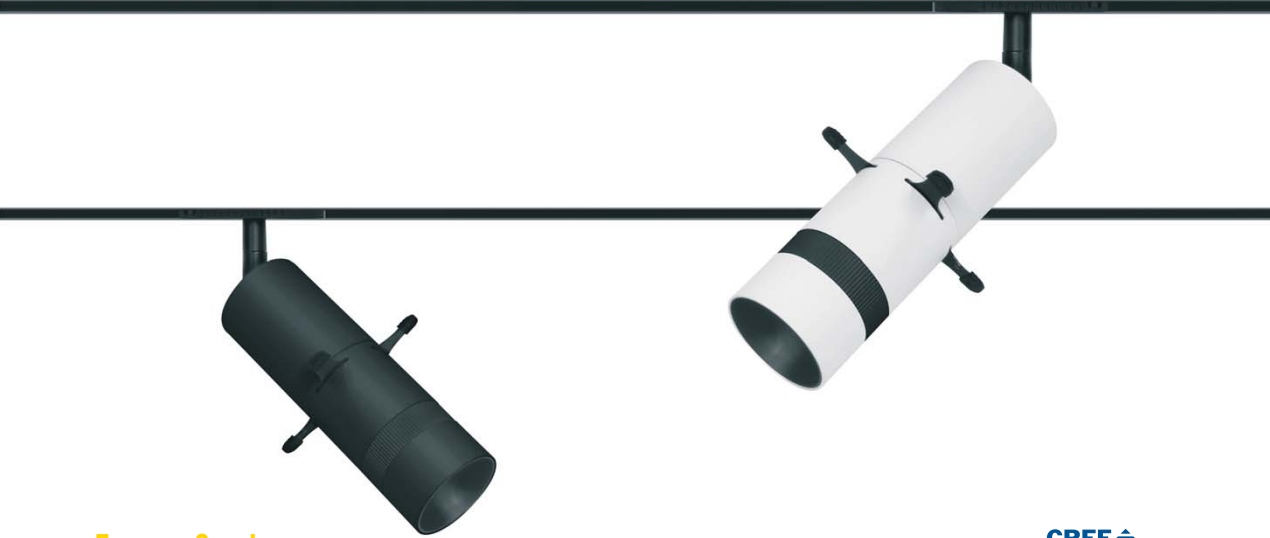

# CLICK IT FRAME SPOT 13W

- Click It Zoom Frame is ideal to highlight artwork that requires a lighting frame.
- It is rotatable 320 degrees.
- Available in black or white colour.
- L90/B10 50.000h
- 3SDCM

## Frame Spot

Model (LED Power)	CCT	LED Source		Type	CRI	Beam Angle	Colour	Dimming Option
<b>CLICK IT FRAME SPOT 12.8W</b> <i>(CLICK IT FR S13)</i>	2700K (27C)	1102lm	925lm	Adjustable (AD)	80 (80)	27° max (27)	White (WH)	42V PWM Dimmable (DM)
	3000K (30C)	1148lm	965lm		90 (90)		Black (BL)	
	4000K (40C)	1211lm	1015lm					
	5000K (50C)	1226lm	1030lm				48V DALI Dimmable (DL)	
								48V Wireless Dimmable (WL)